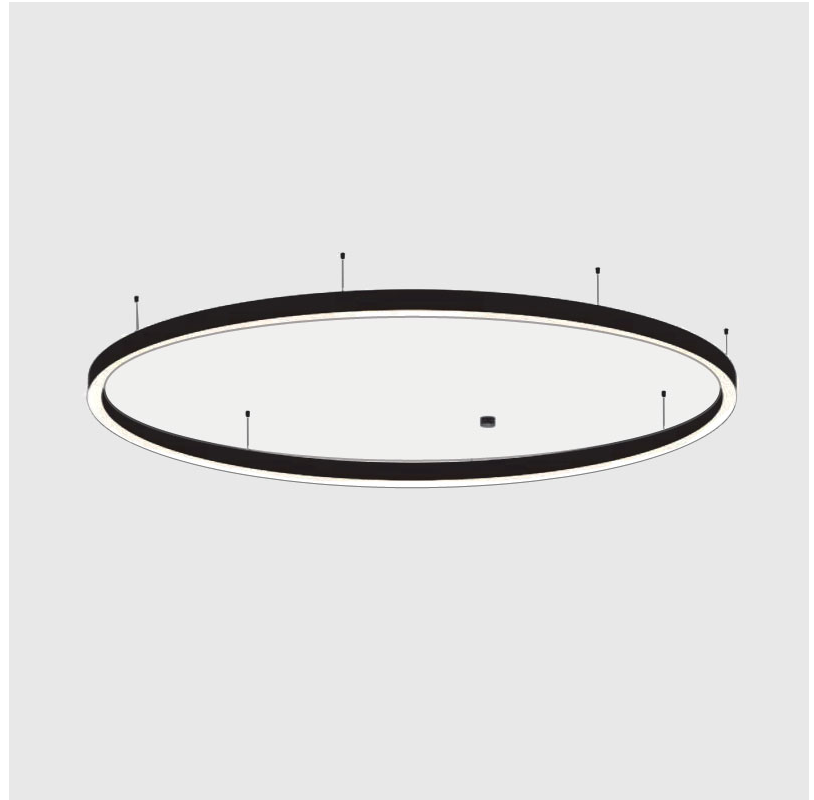

GENERAL

Series: Glorious
Subseries: Glorious 65
Partner: Prolicht
Division: Architectural
Installation: Suspension
Product Type: Pendant
Mounting Location: Ceiling
Light Distribution: Direct

PHYSICAL

Shape: Round
Diameter (mm): 5200
Diameter (in): 204 3/4
Height (mm): 90
Height (in): 3 9/16
Max. Overall Height (mm): 2090
Max. Overall Height (in): 82 7/16
Weight (kg): 47.232
Weight (lbs): 104.15
Diffuser: [PMMA - Opal / Microprism / Clear Microprism](#)
Fixture Finish: [SSR / BKV / CWI / CRY / HAB / UFT / ITA / RUA / FTG / MYG / LOD / PUS / FRO / FUP / KIA / POP / BLS / SPG / MEY / GOH / CHC / COM / ABZ / JAG / OBR / MOS / ROR](#)
Fixture Material: [PMMA / Aluminum](#)
Cable Details: [2000mm/78 3/4" or 6000mm/236 1/4" Cable Transparent](#)

ELECTRICAL

Lamp Type: LED (Zhaga Standard)
Input Wattage (W): 364.7
Total Output Wattage (W): 336
Dimming: [Tri-Mode (Non-Dimming and Phase Dimming (120Vac only) and 0-10V Dimming)](#)
Driver Included: Yes
Driver Location: Integrated
Driver Type: Constant Current - Universal
Driver Class: Class 2
Input Voltage (V): 120 - 277
Constant Current (MA): 350

LED

Color Temperature (°K): [2700 / 3000 / 3500 / 4000](#)
Max. Delivered Lumen (lm): Max 50032
Nominal Lumen (lm): Max 60425
CRI: >90 CRI
Efficiency (%): 88
Lamp Life (hrs): 50000

OPTICAL

RATINGS AND CERTIFICATIONS

Certified By: Certified for North American Standards
IP rating: IP20