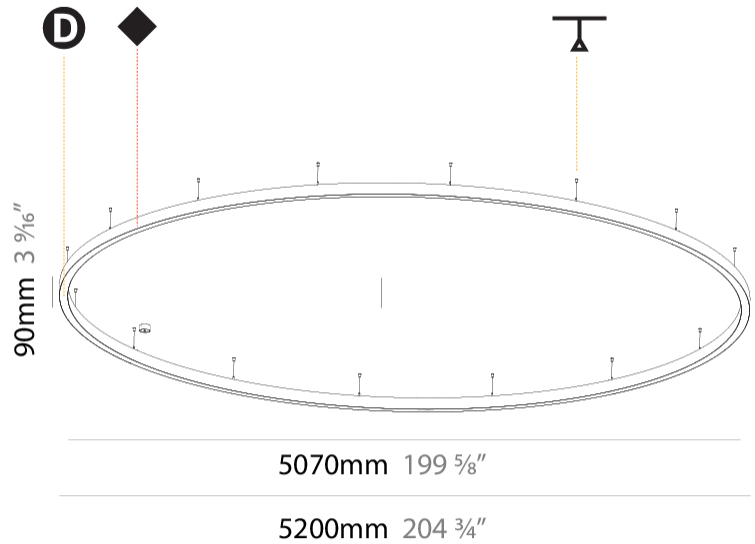

GENERAL

Series: Glorious
Subseries: Glorious 65
Partner: Prolicht
Division: Architectural
Installation: Suspension
Product Type: Pendant
Mounting Location: Ceiling
Light Distribution: Direct

PHYSICAL

Shape: Round
Diameter (mm): 5200
Diameter (in): 204 3/4
Height (mm): 90
Height (in): 3 9/16
Max. Overall Height (mm): 2090
Max. Overall Height (in): 82 7/16
Weight (kg): 47.232
Weight (lbs): 104.15
Diffuser: [PMMA - Opal / Microprism / Clear Microprism](#)
Fixture Finish: [SSR / BKV / CWI / CRY / HAB / UFT / ITA / RUA / FTG / MYG / LOD / PUS / FRO / FUP / KIA / POP / BLS / SPG / MEY / GOH / CHC / COM / ABZ / JAG / OBR / MOS / ROR](#)
Fixture Material: [PMMA / Aluminum](#)
Cable Details: [2000mm/78 3/4" or 6000mm/236 1/4" Cable Transparent](#)

ELECTRICAL

Lamp Type: LED (Zhaga Standard)
Input Wattage (W): 364.7
Total Output Wattage (W): 336
Dimming: [Tri-Mode (Non-Dimming and Phase Dimming (120Vac only) and 0-10V Dimming)](#)
Driver Included: Yes
Driver Location: Integrated
Driver Type: Constant Current - Universal
Driver Class: Class 2
Input Voltage (V): 120 - 277
Constant Current (MA): 350

LED

Color Temperature (°K): [2700 / 3000 / 3500 / 4000](#)
Max. Delivered Lumen (lm): Max 50032
Nominal Lumen (lm): Max 60425
CRI: >90 CRI
Efficiency (%): 88
Lamp Life (hrs): 50000

OPTICAL

RATINGS AND CERTIFICATIONS

Certified By: Certified for North American Standards
IP rating: IP20