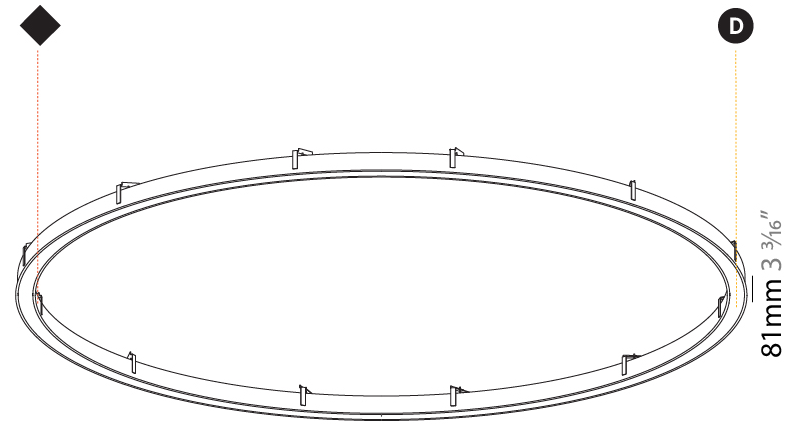

Shape: Round
 Diameter (mm): 5200
 Diameter (in): 204 3/4
 Height (mm): 90
 Height (in): 3 9/16
 Max. Overall Height (mm): 2090
 Max. Overall Height (in): 82 7/16
 Weight (kg): 47.232
 Weight (lbs): 104.15
 Diffuser: [PMMA - Opal / Microprism / Clear Microprism](#)
 Fixture Finish: [SSR / BKV / CWI / CRY / HAB / UFT / ITA / RUA / FTG / MYG / LOD / PUS / FRO / FUP / KIA / POP / BLS / SPG / MEY / GOH / CHC / COM / ABZ / JAG / OBR / MOS / ROR](#)
 Fixture Material: [PMMA / Aluminum](#)
 Cable Details: [2000mm/78 3/4" or 6000mm/236 1/4" Cable Transparent](#)

Shape: Round
Diameter (mm): 5216
Diameter (in): 205 ³ / ₈
Height (mm): 81
Height (in): 3 ³ / ₁₆
Min. Recessing Depth (mm): 120
Min. Recessing Depth (in): 4 ³ / ₄
Weight (kg): 47.924
Weight (lbs): 106.00
Diffuser: PMMA - Opal / Microprism / Clear Microprism
Fixture Finish: SSR / BKV / CWI / CRY / HAB / UFT / ITA / RUA / FTG / MYG / LOD / PUS / FRO / FUP / KIA / POP / BLS / SPG / MEY / GOH / CHC / COM / ABZ / JAG / OBR / MOS / ROR
Fixture Material: PMMA / Aluminum
Cut-out Measurements: Dia. 5207mm / 205"

Certified By: Certified for North American Standards
IP rating: IP20

Ø 5054mm 199"

Ø 5216mm 205 ³/₈"

5207mm x 5063mm
205" x 199 ³/₁₆"

120mm
4 ³/₄"

10 - 30mm
³/₈" - 1 ³/₁₆"

PROJECT _____
 TYPE _____
 SPECIFIER _____
 QUANTITY _____
 DATE _____